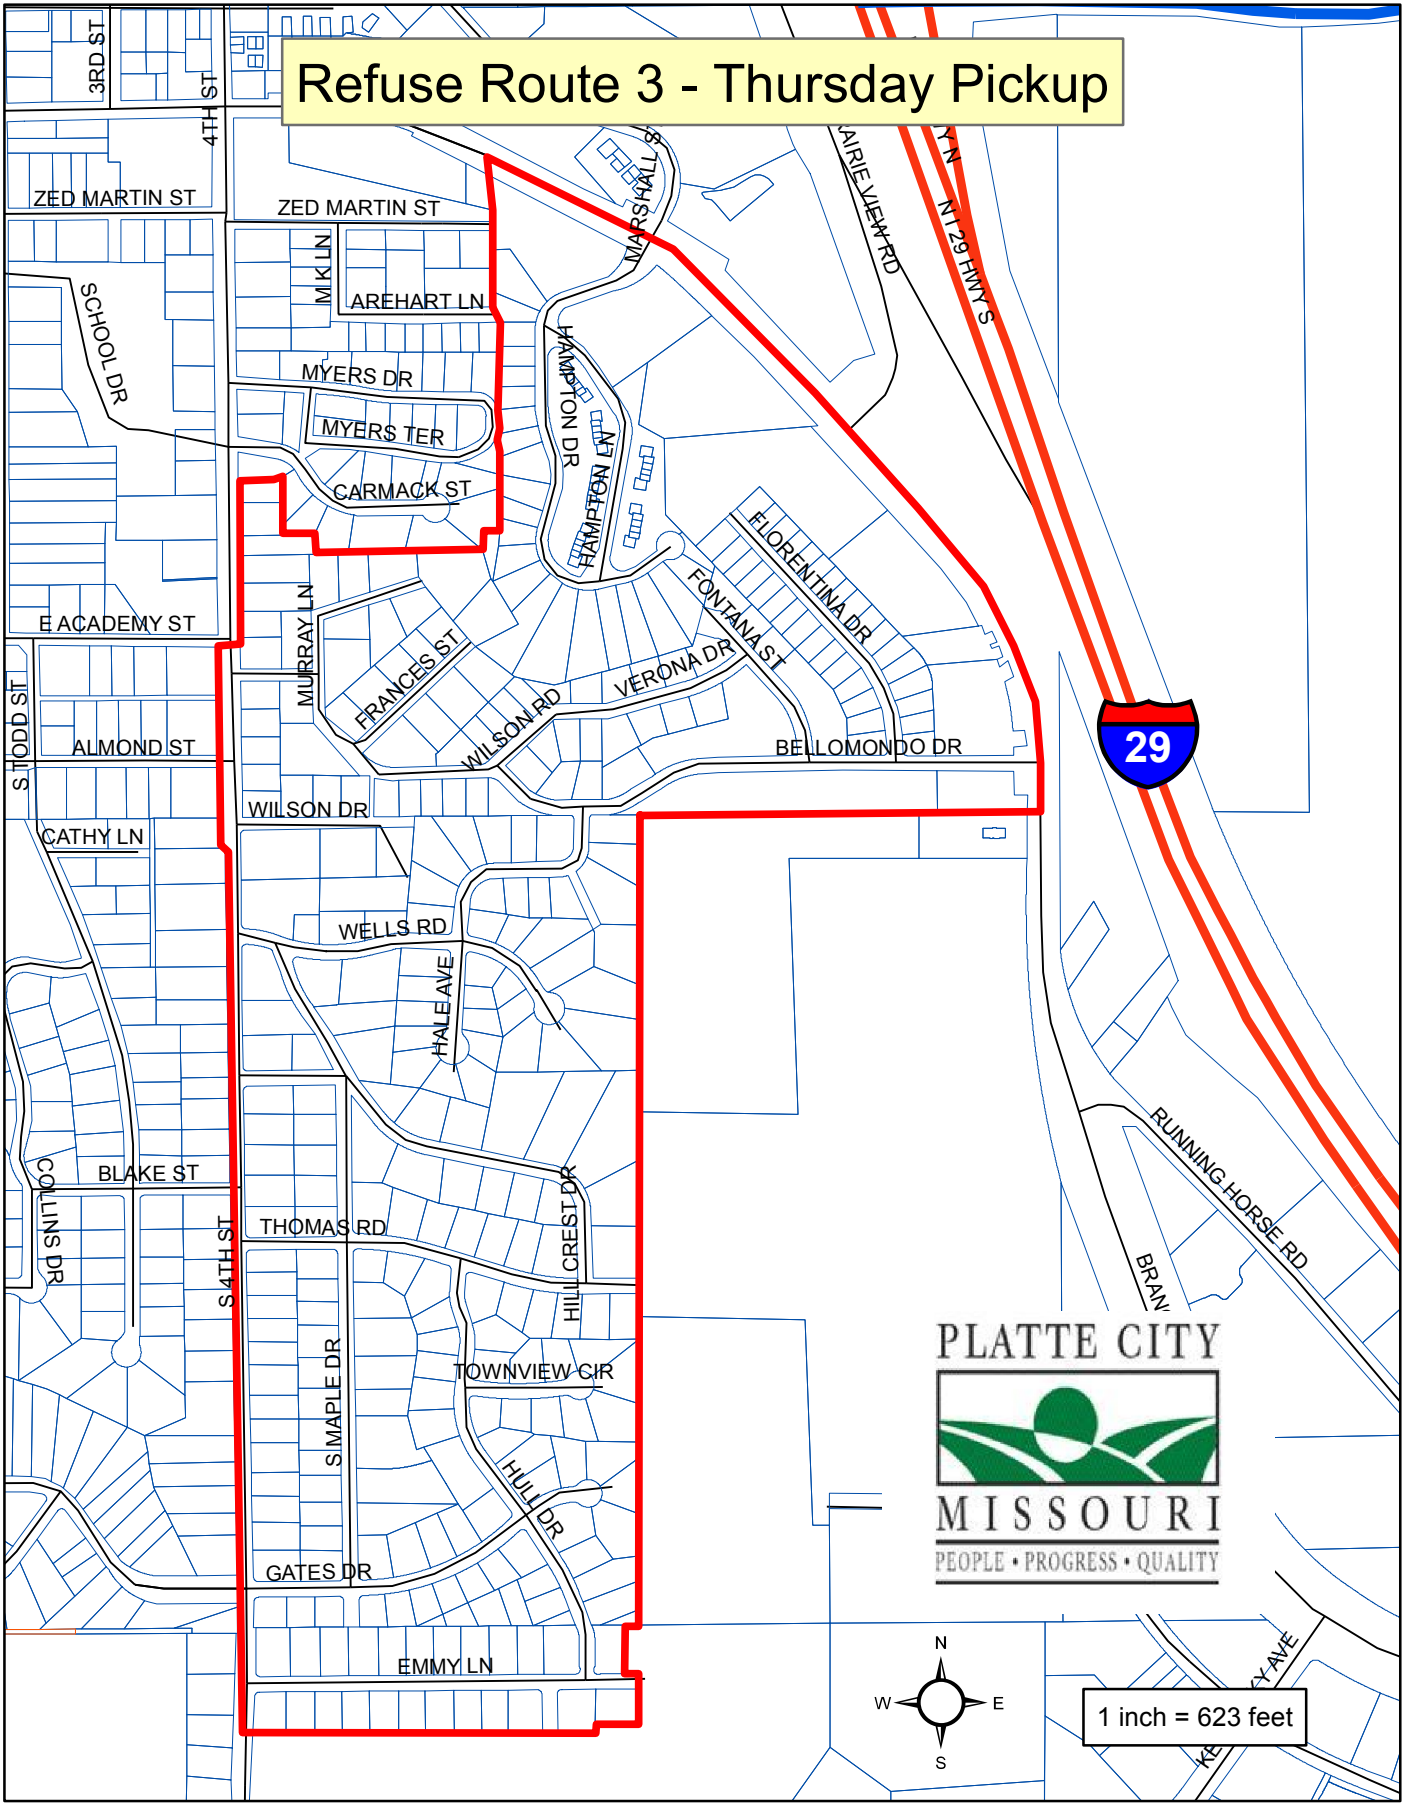

Refuse Route 3 - Thursday Pickup

1 inch = 623 feet