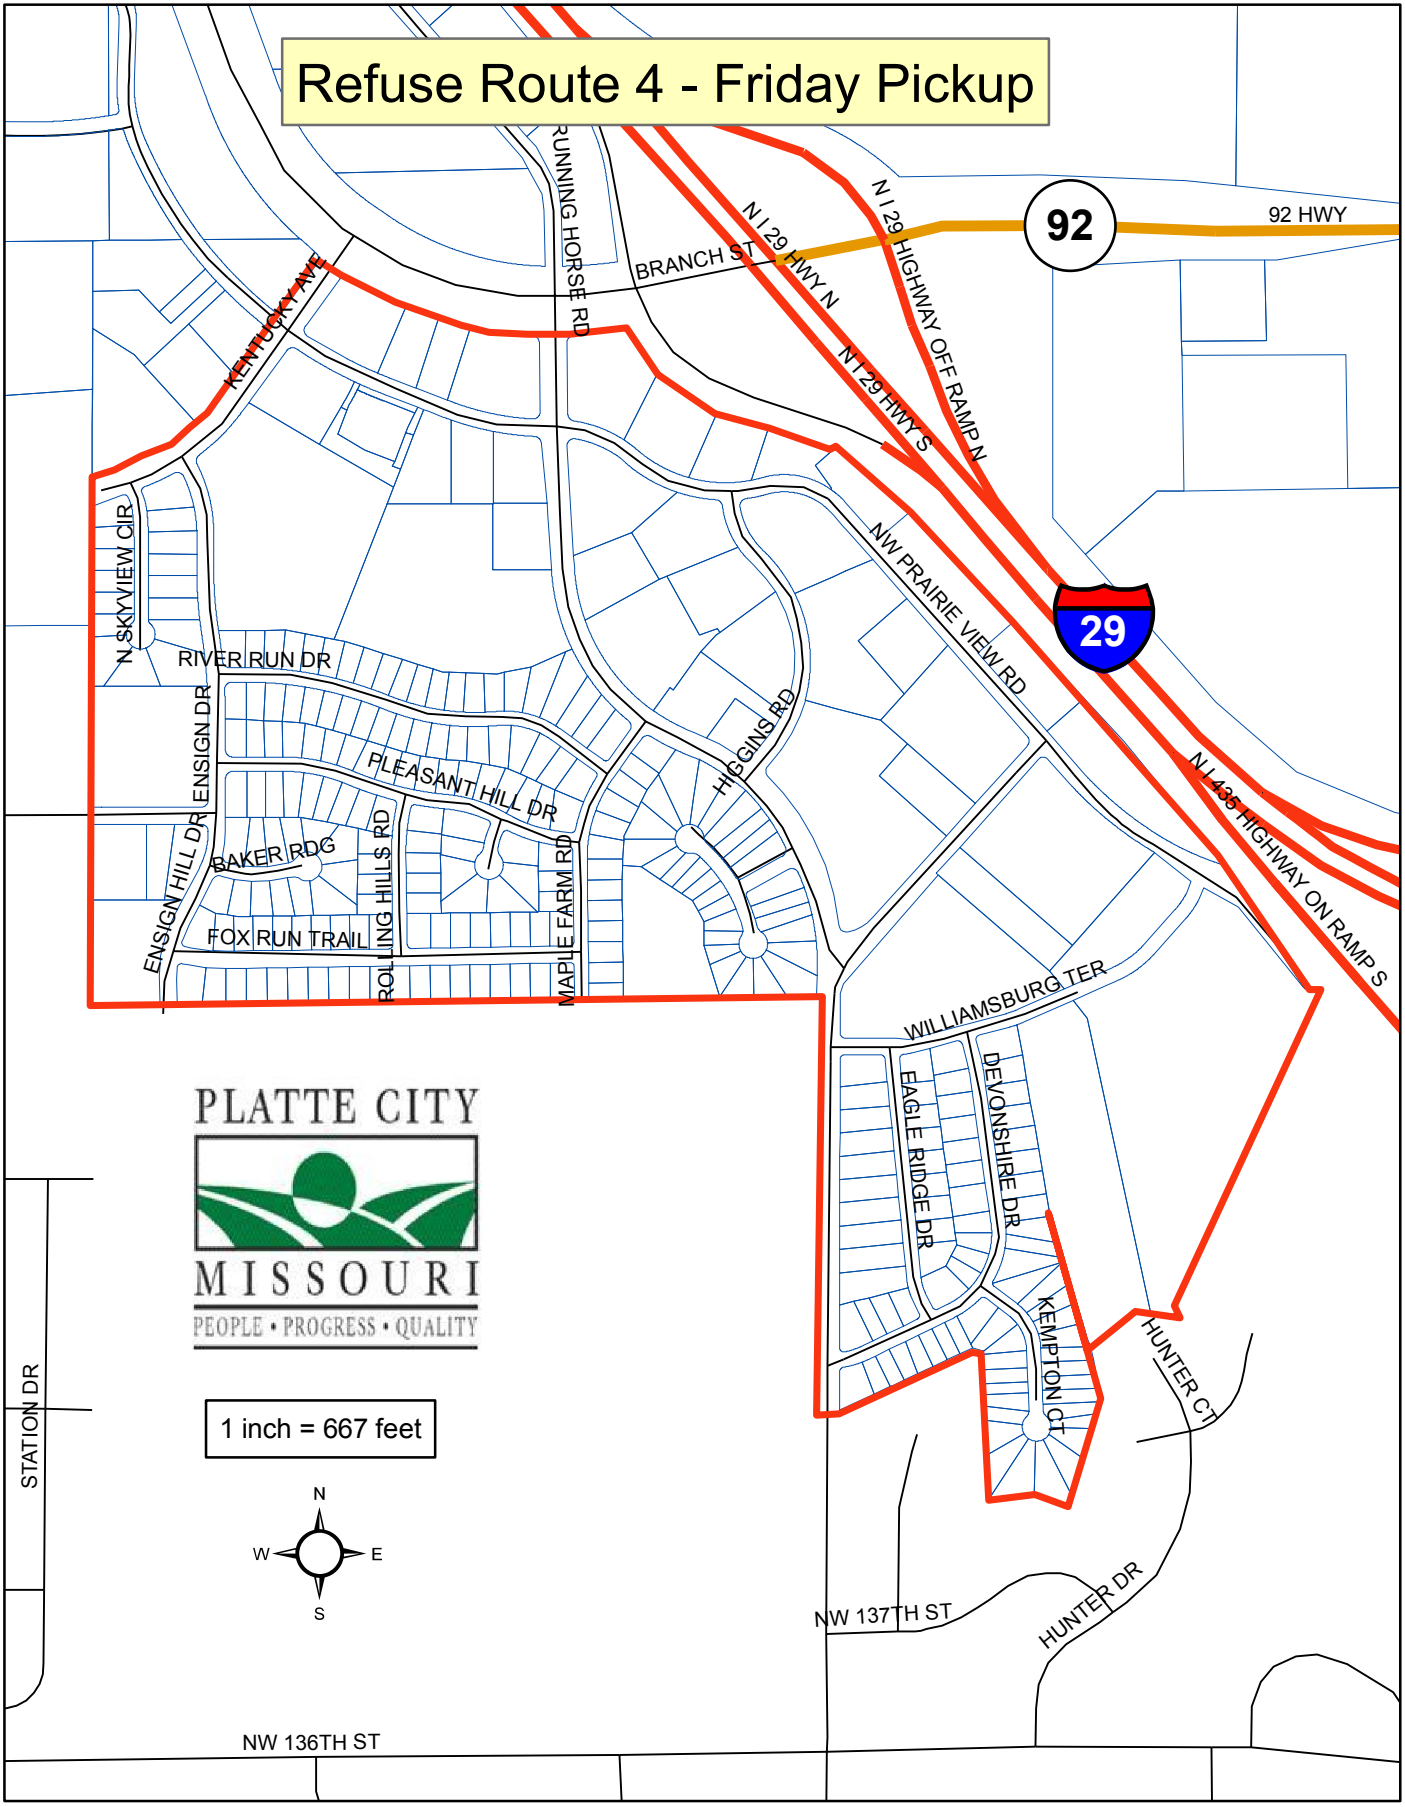

# Refuse Route 4 - Friday Pickup

1 inch = 667 feet

NW 136TH ST